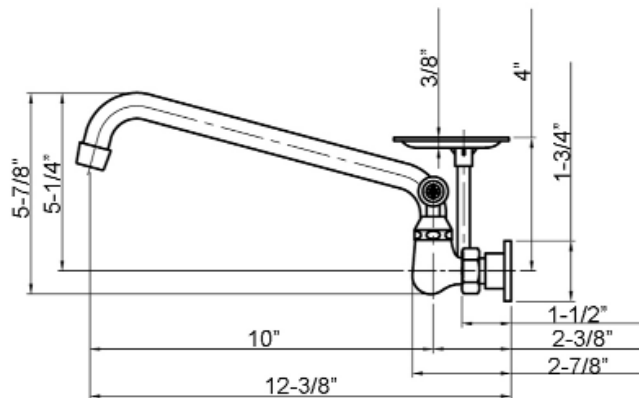

**DOLLIE
WALL MOUNT KITCHEN
FAUCET WITH SOAP DISH**

Cat. No.
KF100

W: 13"
D: 12-3/8"
H: 5-7/8"

Features:

- ▶ Constructed of solid brass
- ▶ Metal lever handles
- ▶ Low lead brass body with 8" centers
- ▶ Spout reach 10"
- ▶ Available in 3 finishes
- ▶ Ceramic disc cartridges
- ▶ Flow rate is 1.8 GPM at 60 psi

Finishes:

- BN** Brushed Nickle
- CP** Polished Chrome
- ORB** Oil Rubbed Bronze

Dimensions of fixture are nominal and may vary. Dimensions and specifications subject to change without notice.