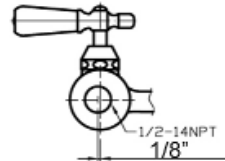

**DOLLIE
WALL MOUNT KITCHEN
FAUCET WITH SOAP DISH**

Cat. No.
KF100

W: 13"
D: 12-3/8"
H: 5-7/8"

Features:

- ▶ Constructed of solid brass
- ▶ Metal lever handles
- ▶ Low lead brass body with 8" centers
- ▶ Spout reach 10"
- ▶ Available in 3 finishes
- ▶ Ceramic disc cartridges
- ▶ Flow rate is 1.8 GPM at 60 psi

Finishes:

- BN** Brushed Nickle
- CP** Polished Chrome
- ORB** Oil Rubbed Bronze

Dimensions of fixture are nominal and may vary. Dimensions and specifications subject to change without notice.