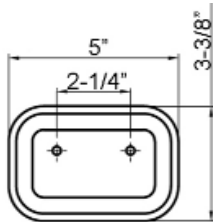

**DOLLIE
WALL MOUNT KITCHEN
FAUCET WITH SOAP DISH**

Cat. No.
KF100

W: 13"
D: 12-3/8"
H: 5-7/8"

Features:

- ▶ Constructed of solid brass
- ▶ Metal lever handles
- ▶ Low lead brass body with 8" centers
- ▶ Spout reach 10"
- ▶ Available in 3 finishes
- ▶ Ceramic disc cartridges
- ▶ Flow rate is 1.8 GPM at 60 psi

Finishes:

- BN** Brushed Nickle
- CP** Polished Chrome
- ORB** Oil Rubbed Bronze

Dimensions of fixture are nominal and may vary. Dimensions and specifications subject to change without notice.