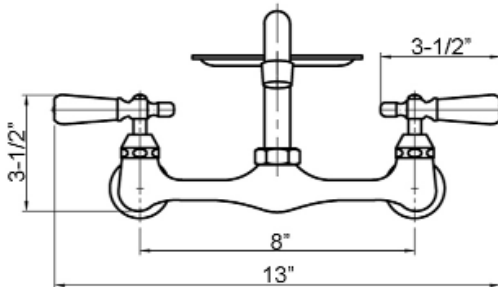

**DOLLIE
WALL MOUNT KITCHEN
FAUCET WITH SOAP DISH**

Cat. No.
KF100

W: 13"
D: 12-3/8"
H: 5-7/8"

Features:

- ▶ Constructed of solid brass
- ▶ Metal lever handles
- ▶ Low lead brass body with 8" centers
- ▶ Spout reach 10"
- ▶ Available in 3 finishes
- ▶ Ceramic disc cartridges
- ▶ Flow rate is 1.8 GPM at 60 psi

Finishes:

- BN** Brushed Nickle
- CP** Polished Chrome
- ORB** Oil Rubbed Bronze

Dimensions of fixture are nominal and may vary. Dimensions and specifications subject to change without notice.